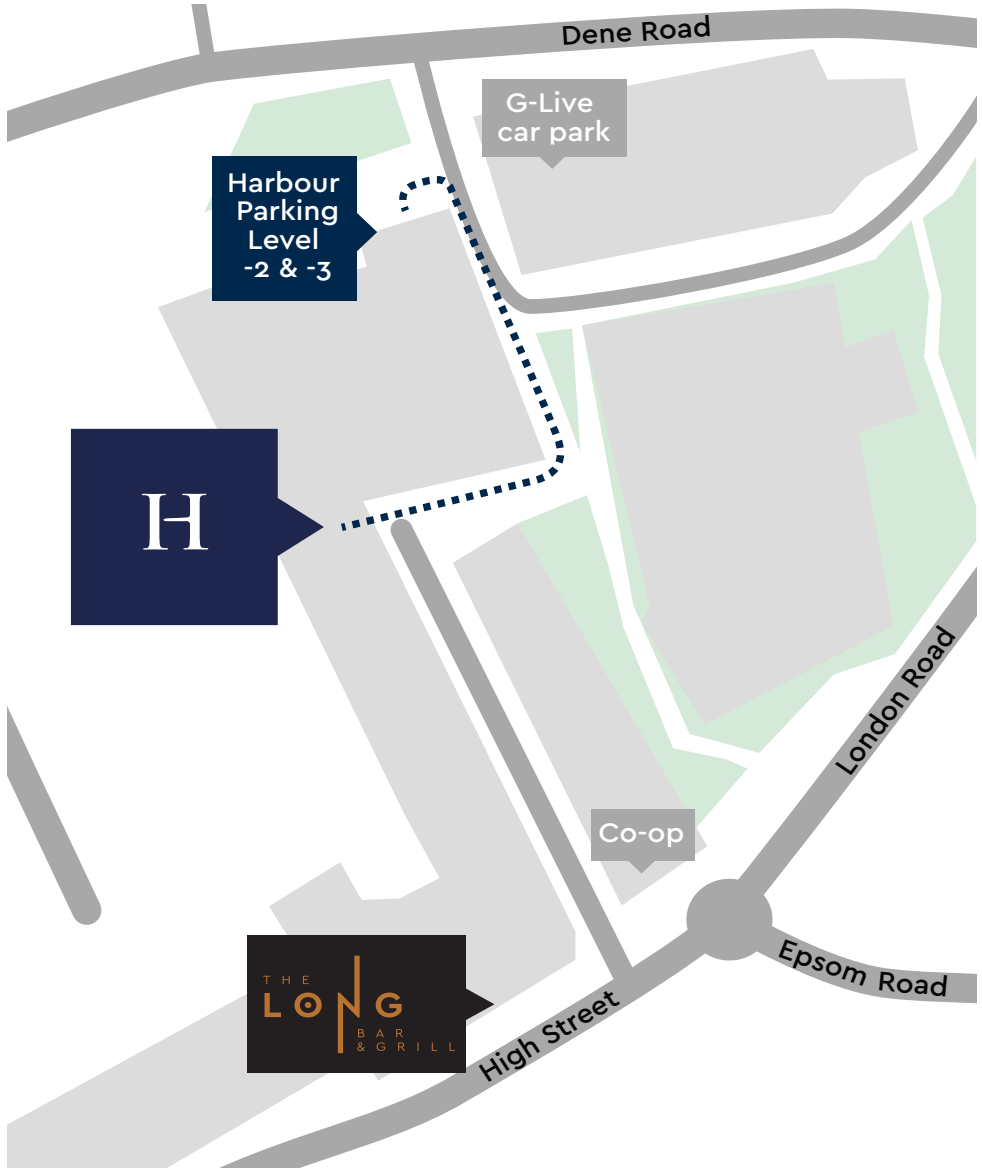

# FOLLOW THE MAP TO FIND OUR PARKING

Before entering the carpark, please collect a key card for the barriers and register your car at reception. The pickup/drop off point is at the front of the hotel. £14.00 per 24 hour charges will apply.

We can not accept any liability if you park in a different level or car park and receive a ticket or fine as a result.